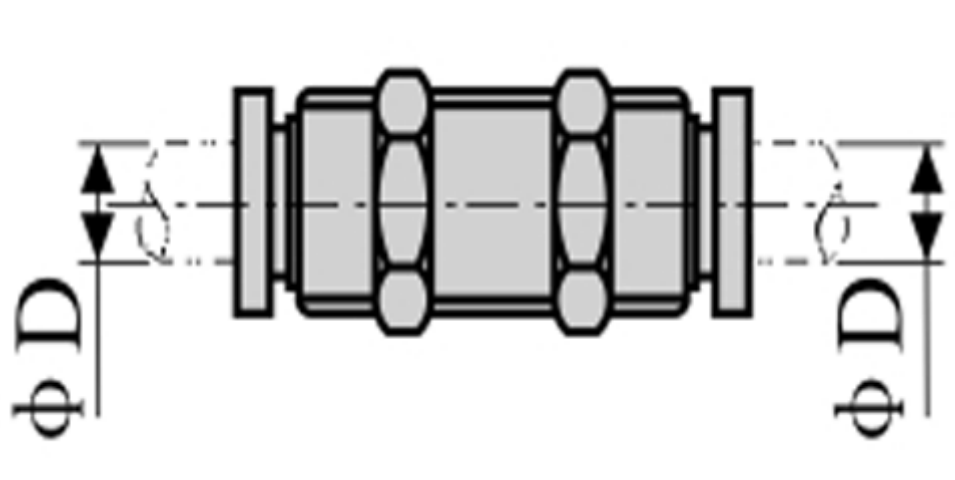

# Data Sheet

Article number: 58EPM4

Description: Fitting EPM4

Bulkhead union connector, tube diameter 4

## Measures

---

D = 4